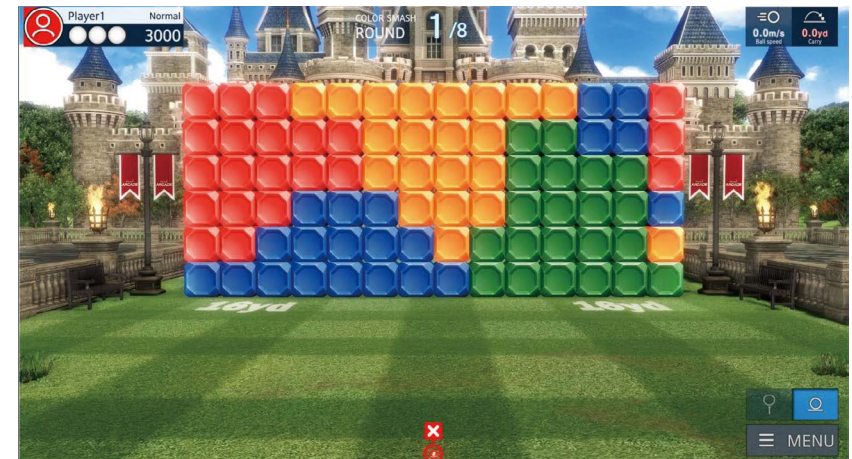

BLOCK SMASH Color Smash

A fun game of strategy by smashing the correct colored blocks to be the first to count down to exactly zero points.
Player eliminating the right combination of colored blocks for scoring down to the number zero is the winner.
Have fun and good luck getting to ZERO! It's a family and friends' fun game.