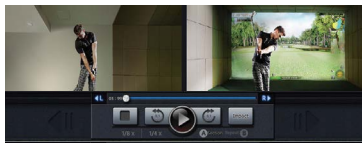

Chosen as the 'Official Training Simulators' of the National Golf Team of Korea, China, Taiwan and Spain

GDR

KEY FEATURES

TRANSFORM YOUR GAME PERFORMANCE

GDR provides you with analytical shot data that are essential to improving your game.

UNMATCHED SWING ANALYSIS

GDR analytics system can help you make game-changing adjustments to your swing technique from club head to body motion elevating your shot performance.