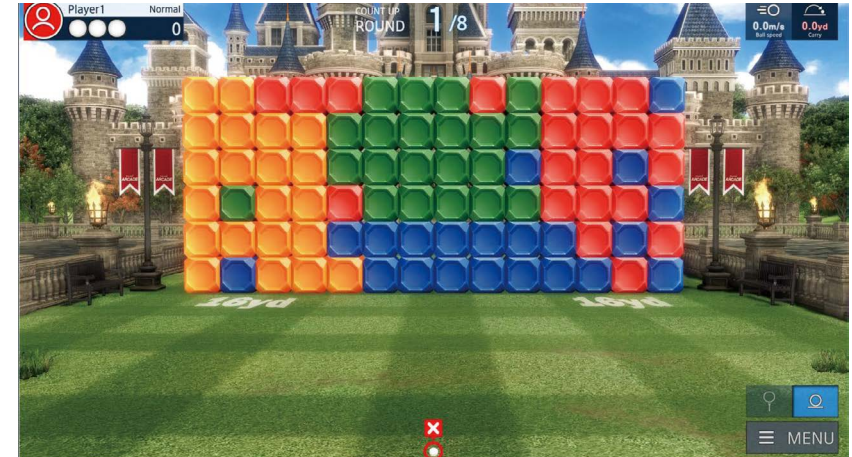

Skill Test Mode

Play a round of golf at your favorite course with three attempts at ball strike for each stroke from tee-to-green. Practice the type of shot you want for the hole. The top center indicator on the screen shows whether your shot was successfully executed or not for each attempt.

Hit golf balls to play a game of darts on an island green.
Player reaching the set score points or the highest score points at the end of the set is the winner.
Landing the golf ball on x2 ring, you'll get double the score. Landing on x3 ring will give you 3 times the section score. Landing on outer BULLSEYE scores 25 points, land on inner BULLSEYE you get 50 points.

BLOCK SMASH Count Up

An exciting game of smashing colored blocks with golf balls.
Player with the highest score by eliminating as many blocks as possible wins at the end of the game.
Have fun clearing as many blocks as you can!