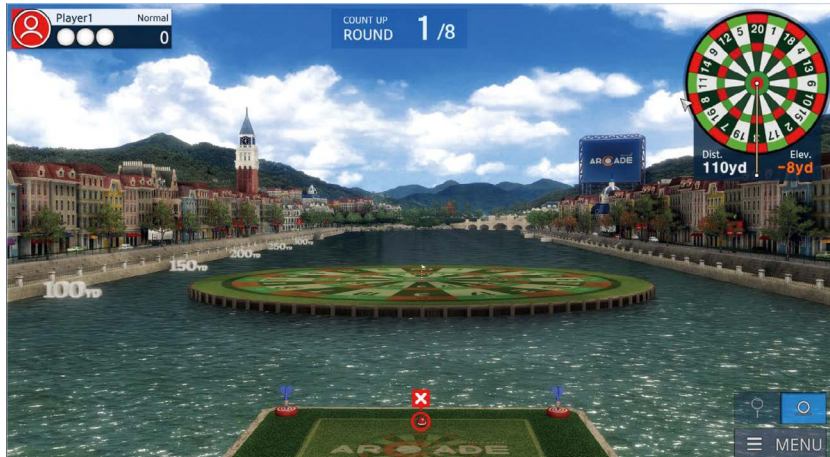

ARCADE FEATURES

DART Count Up

Hit golf balls to play a game of darts on an island green.
Player reaching the set score points or the highest score points at the end of the set is the winner.
Landing the golf ball on x2 ring, you'll get double the score. Landing on x3 ring will give you 3 times the section score. Landing on outer BULLSEYE scores 25 points, land on inner BULLSEYE you get 50 points.