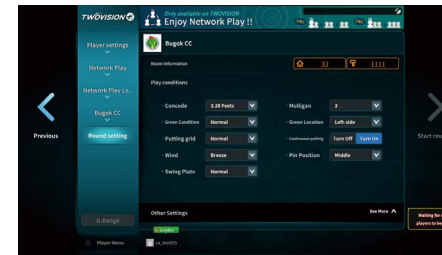

Visual Divot Sensing Feedback

- The sensor camera captures the club path and the angle of attack from your stroke.
- Instantaneous display of club face impact area and the virtual divot your club head created.
- You can easily see 'ball first' or 'ground first' at impact.

Virtual Caddy

- Your virtual caddy shows a personal course guide that appears at the bottom left of the screen to guide you with important information on the course.

Network Play

- Connect with your golf buddies and play a round of golf at any time and from anywhere.
- Network Play function allows you to enjoy golf at different locations or different time zones in real time.
- Golfzon is the first golf simulator with social media features that allows cross-game play to compete against your buddies from around the world.