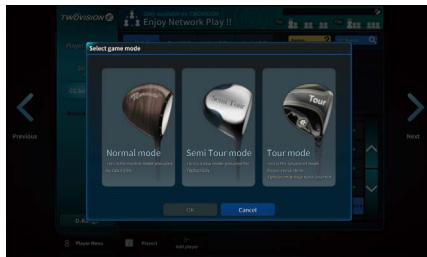

	Twovision	VISION Premium	VISION Standard	GDR Standard
BOTH HANDED				
Left handed	Optional			
SOFTWARE				
Basic	Twovision	Vision		GDR
Options	Arcade		GDR	-
SWING PLATE				
Dual Plate	Optional	X		
Moving Swing Plate	X	Optional		X
Muti Surfaces Mat	Included	Included	X	
BALL SUPPLY				
Auto Tee-up	Included			
SCREEN				
Basic Screen	Included			

Golfzon Twovision brings outdoor golf indoors that gives enjoyment a new meaning in golf

GOLFZON TWOVISION

TWOVISION

KEY FEATURES

3 Distinct Game Modes

In the stroke game, choose from 3 levels of game mode and set your course conditions from various options.