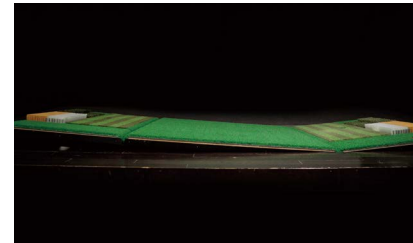

COMPONENTS

- ① Twovision Sensor
- ② Dual Plate
- ③ Multi Surfaces Mat
- ④ LED Putting Guide
- ⑤ Dual Screen
- ⑥ Projector

Twovision Sensor

- The most advanced camera sensor at 90 degrees (one in-ceiling and one in kiosk) provides the most accurate ball flight parameters measuring club path at impact and ball characteristics.
- Diminishes any shadow interference from unwanted light sources.
- Compatible with all of our hitting surfaces: tri-surface hitting mat, five-surface hitting mat, moving swing plate, and dual moving swing plates.

Dual Plate

- Two independently moving hitting and stance platform that brings virtual course topography into reality.
- Simulates different slopes on the course where the ball lies with 14 different slope points for an unreal course experience.

LED Putting Guide

- LED visual putting guide is a small LED indicator showing the suggested direction of the putting stroke.
- Increases your putting efficiency with this visual aid at the end of the fairway mat.