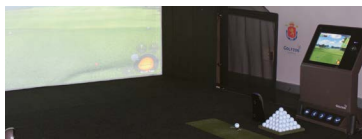

OFFICIAL GOLF TRAINING

Simulator of the national golf team of SPAIN, CHINA, KOREA, and TAIWAN