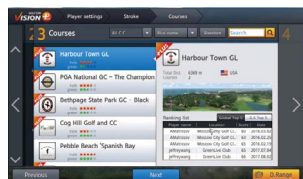

Virtual Caddy

- Your virtual caddy shows a personal course guide that appears at the bottom left of the screen to guide you with important information on the course.

Network Play

- Connect with your golf buddies and play a round of golf at any time and from anywhere.
- Network Play function allows you to enjoy golf at different locations or different time zones in real time.
- Golfzon is the first golf simulator with social media features that allows cross-game play to compete against your buddies from around the world.

REALITY INTO VIRTUALITY AS REAL AS IT GETS

Aerial view and sounds of nature all coming together for an unmatched course realism.

OVER 200 DREAM COURSES FROM AROUND THE WORLD

Discover and play the world's famous golf courses—St. Andrews Links, Pebble Beach, PGA National, Mission Hills to name a few. No other simulators come close to giving you the ultimate joy of playing over 200 of world's iconic courses.

8 DIFFERENT PLAY MODES

Choose from our eight exciting play modes: Stroke, Match, Scramble, Foursome, Skins, Stableford, New Perio, and Las Vegas

JUNIOR TEE-BOXES

Make golf a family affair. Our virtual courses have tee-boxes for the entire family to play from whether you are a beginner or an advanced golfer. Yes, we have Junior Tees for junior players.