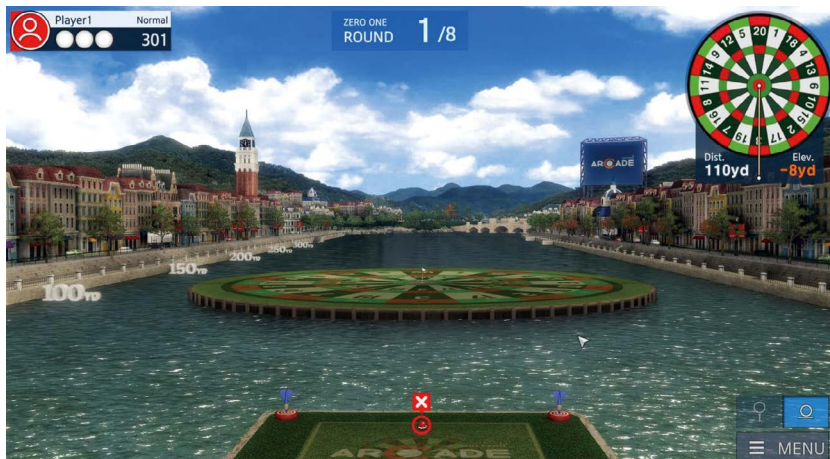

DART Zero One

A variation game of darts on an island green with golf.
Player wins the game by reaching zero score first counting down from a set score point.
Landing the golf ball on x2 ring, you'll get double the score points. Landing on x3 ring will give you 3 times the section score points to deduct. Landing on outer BULLSEYE scores 25 points, land on inner BULLSEYE you get 50 points.